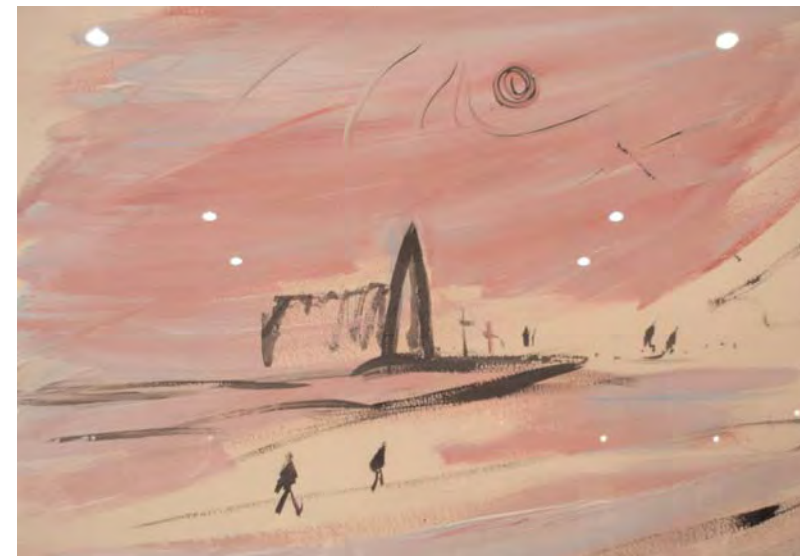

Storiths
£175 + vat

Bright Day
£185 + vat

**Rosy Glow
at Bolton Abbey**
£395+ vat