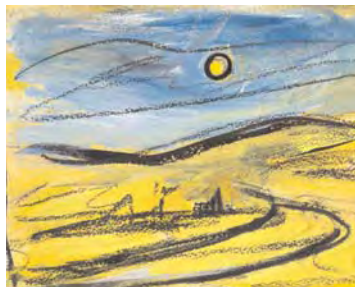

Kitty North
Bolton Abbey - Life
 9-10 June 2010

Creative energy and unbeatable scenery combine in Kitty's latest body of 'works on paper' hung tonight in the Cavendish Room.

01756 799608 kittynorth.com

Rain Storm
 £195 + vat

Summer
 £185 + vat

Village
 £215 + vat

The Priory
 Oil on canvas 2009-2010
 153 x 183 cm **£5500** + vat

Bolton Abbey
 £185 + vat

Farmer
 £150 + vat

Summer II
 £185 + vat

Bolton Abbey
 £185 + vat

Night
 £215 + vat